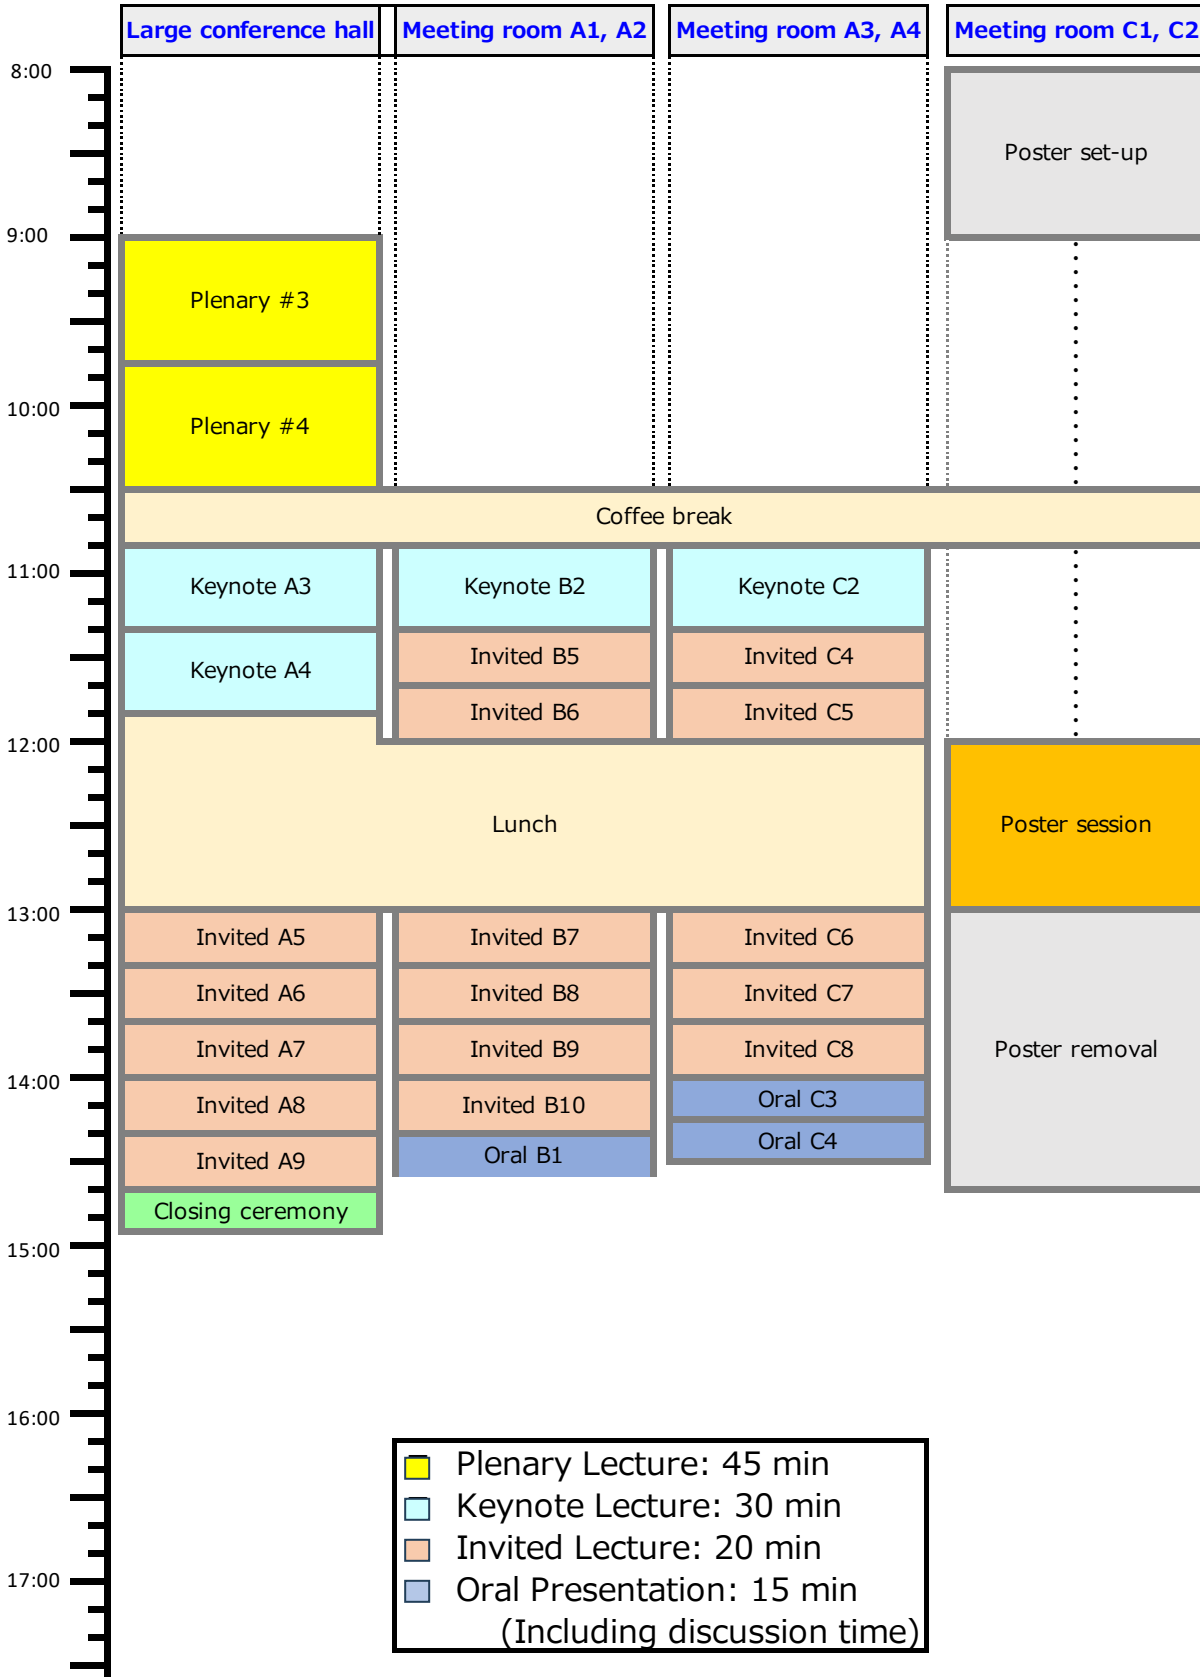

Symposium Schedule

Time Table

12/19 Thu. Ishikawa High-Tech Conference Center

- Plenary Lecture: 45 min
- Keynote Lecture: 30 min
- Invited Lecture: 20 min
- Oral Presentation: 15 min
(Including discussion time)

Symposium Schedule

Time Table

12/20 Fri. Ishikawa High-Tech Conference Center

- Plenary Lecture: 45 min
- Keynote Lecture: 30 min
- Invited Lecture: 20 min
- Oral Presentation: 15 min
(Including discussion time)