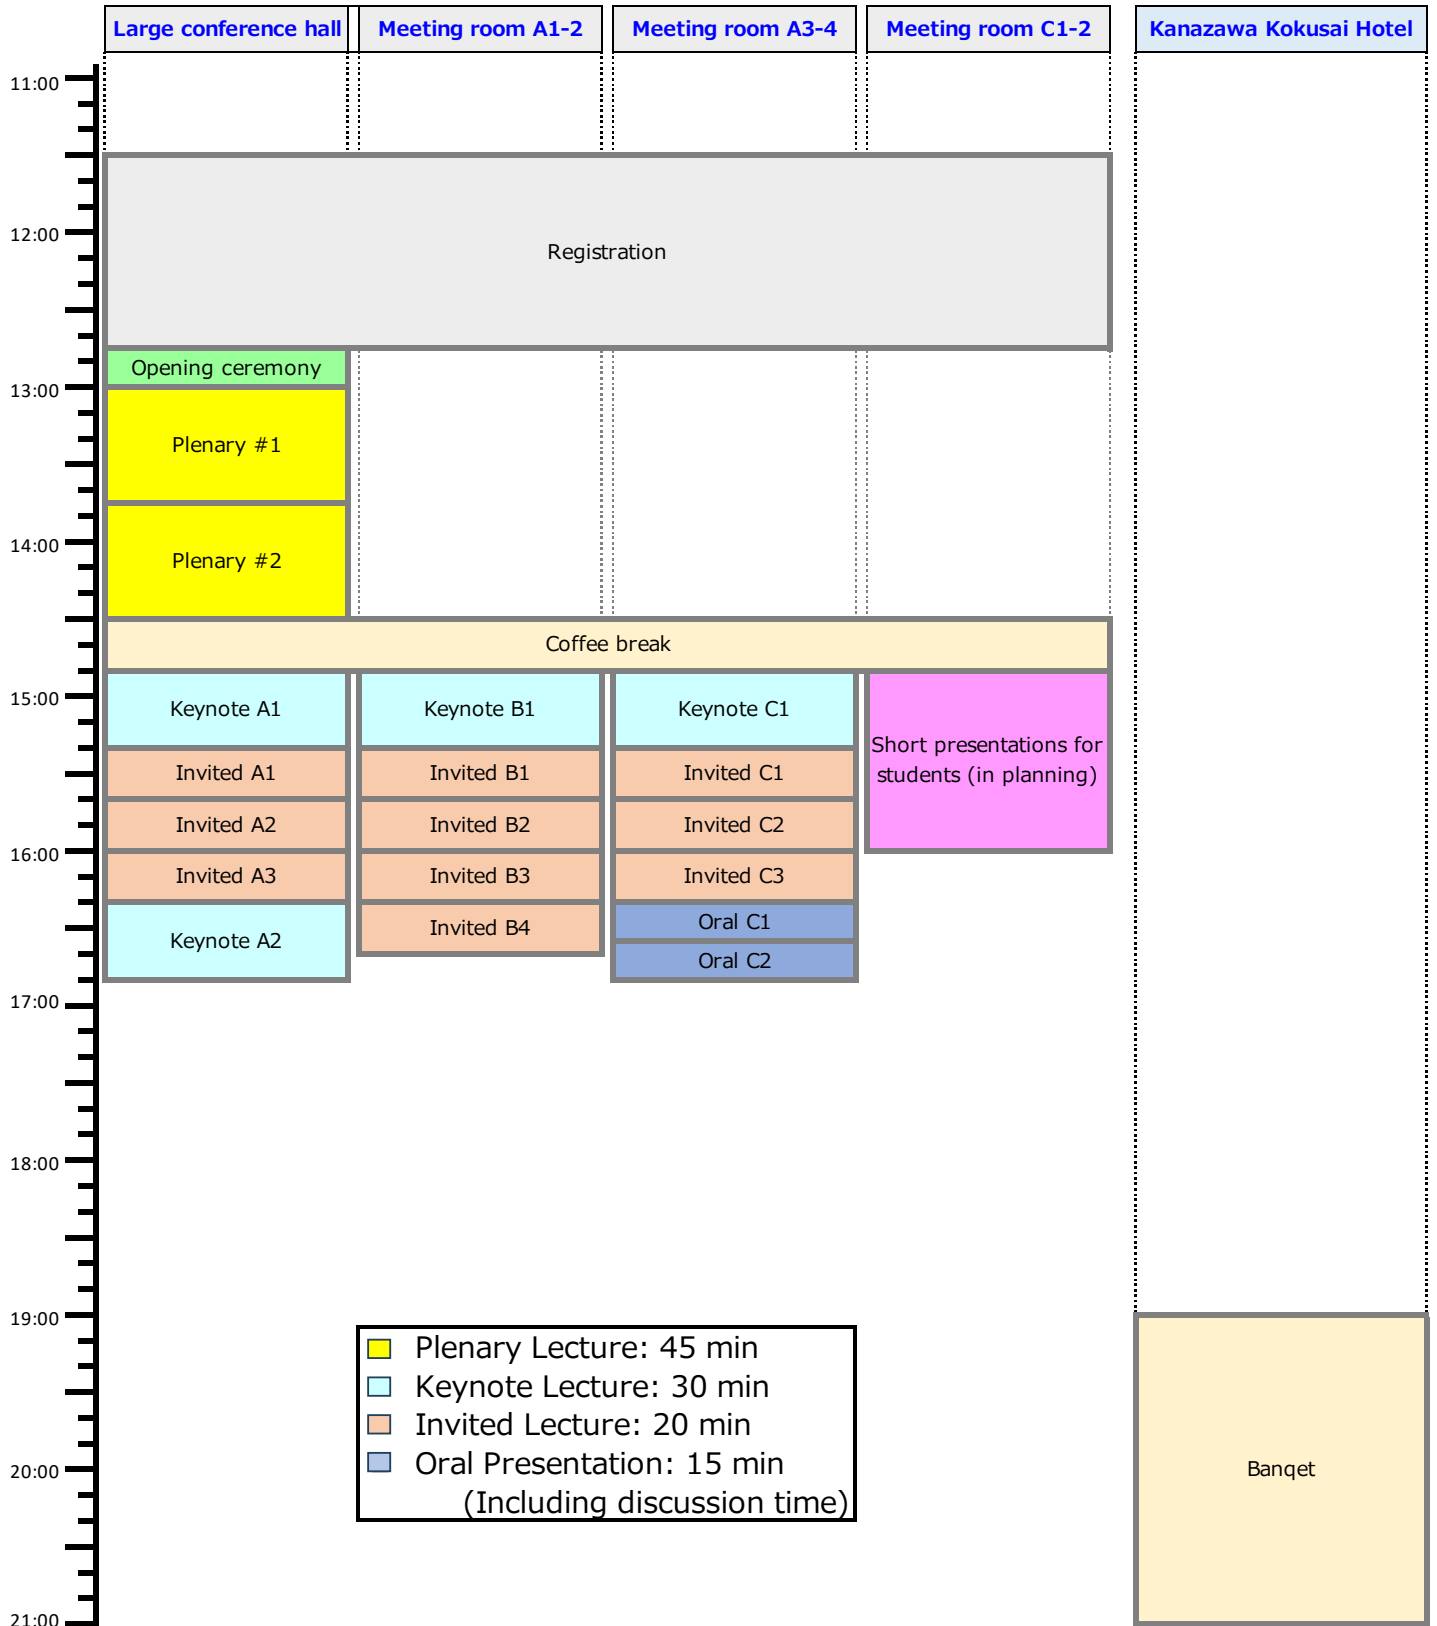

Symposium Schedule

Time Table

12/19 Thu. Ishikawa High-Tech Conference Center

- Plenary Lecture: 45 min
- Keynote Lecture: 30 min
- Invited Lecture: 20 min
- Oral Presentation: 15 min
(Including discussion time)

Symposium Schedule

Time Table

12/20 Fri. Ishikawa High-Tech Conference Center

- Plenary Lecture: 45 min
- Keynote Lecture: 30 min
- Invited Lecture: 20 min
- Oral Presentation: 15 min
(Including discussion time)