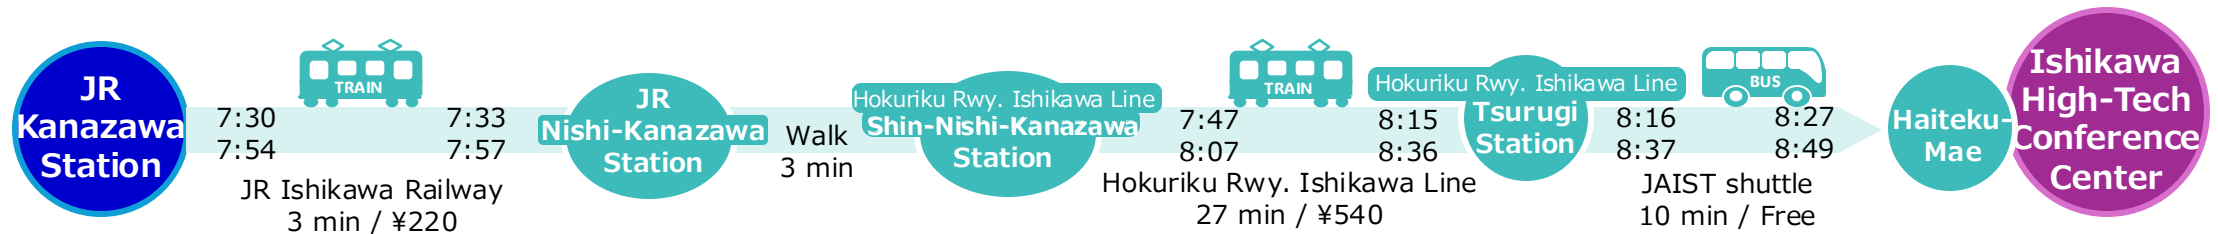

From Ishikawa High-tech Conference Center to Kanazawa Station

*Please request a reservation at the Secretariat of eMEDX-24.
E-mail: emedx@ml.jaist.ac.jp

Dec. 20th

Access to Ishikawa High-Tech Conference Center

From Komatsu Station to Ishikawa High-tech Conference Center

From Kanazawa Station to Ishikawa High-tech Conference Center

*Please request a reservation at the Secretariat of eMEDX-24.
E-mail: emedx@ml.jaist.ac.jp