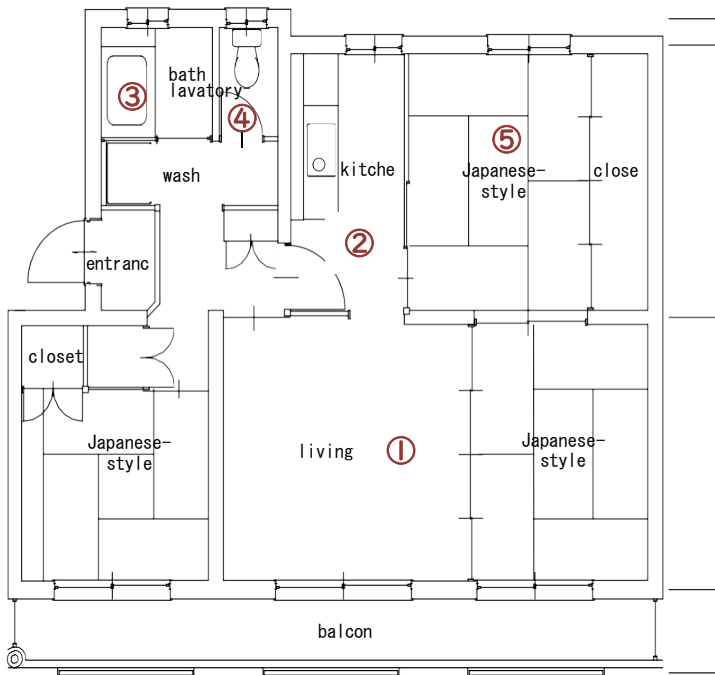

Annex: Family Room (64.52㎡/3 Japanese-style Tatami Rooms)

①Living

②Kitchen

③Bath Room

④Rest Room

⑤Double Bed Room

Equipment/ Furniture	Washing Machine, Sofa, Dining Table, Chest Drawer, Double Bed, Bunk Bed, Refrigerator, Rice Cooker, Electric Pot, Microwave, Gas Oven, Cooking Tool (Cooking Pot/Frying Pan), Dishes, TV, Air Conditioner, Electric Heater, Dehumidifier, Vacuum Cleaner, Stand light
Amenities	Nothing, including bedding and toilet paper.