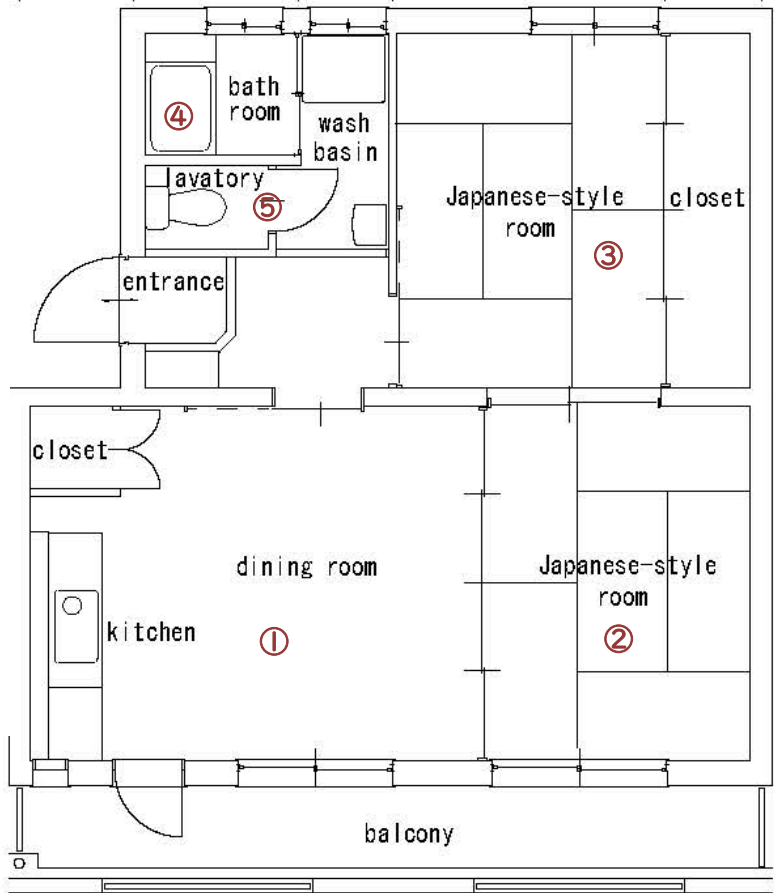

## Annex: Couple Room (48.55㎡/2 Japanese-style Tatami Rooms)

① Dining Kitchen

② Living Room

③ Bed Room

④ Bath Room

⑤ Rest Room

<b>Equipment/ Furniture</b>	<b>Washing Machine, Sofa, Dining Table, Double Bed, Refrigerator, Rice Cooker, Electric Pot, Microwave, Gas Oven, Cooking Tool (Cooking Pot/Frying Pan), Dishes, TV, Air Conditioner, Electric Heater, Dehumidifier, Vacuum Cleaner, Stand light</b>
<b>Amenities</b>	<b>Nothing, including bedding and toilet paper.</b>